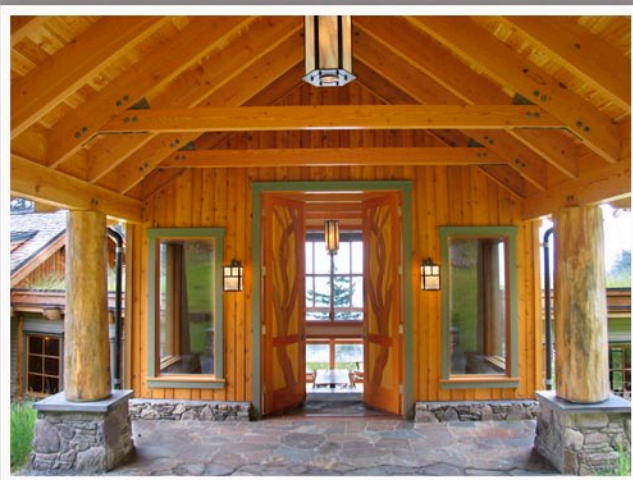

Pricing

$50 Session fee for each location
plus

$50 Per final photo delivered

- Includes basic retouching
- Photo editing is $100 per hour
- Delivered in high and low resolution

Travel Time

$85 Per hour beyond 30 minutes