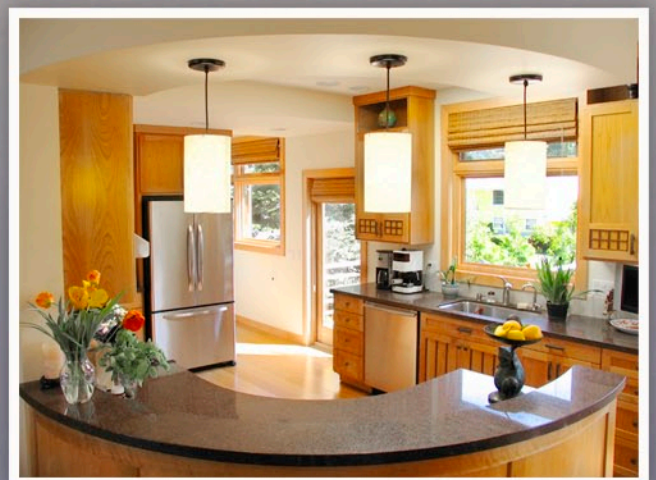

Pricing

$50 Session fee for each location
plus

$50 Per final photo delivered

- Includes basic retouching
- Photo editing is $100 per hour
- Delivered in high and low resolution

Travel Time

$85 Per hour beyond 30 minutes